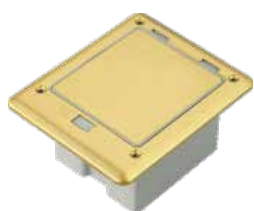

Brass alloy, pull-tab pop up type

Model	Module capacity	Cutout mm
SOB-2BFA	3	120×135
SOB-3BFA	6	120×135

B Brass

Pull-tab pop up type, brass alloy top finish. Available optional adaptor for fixing the Type F, U, A, B, G and E series modules.

Application: Access floor