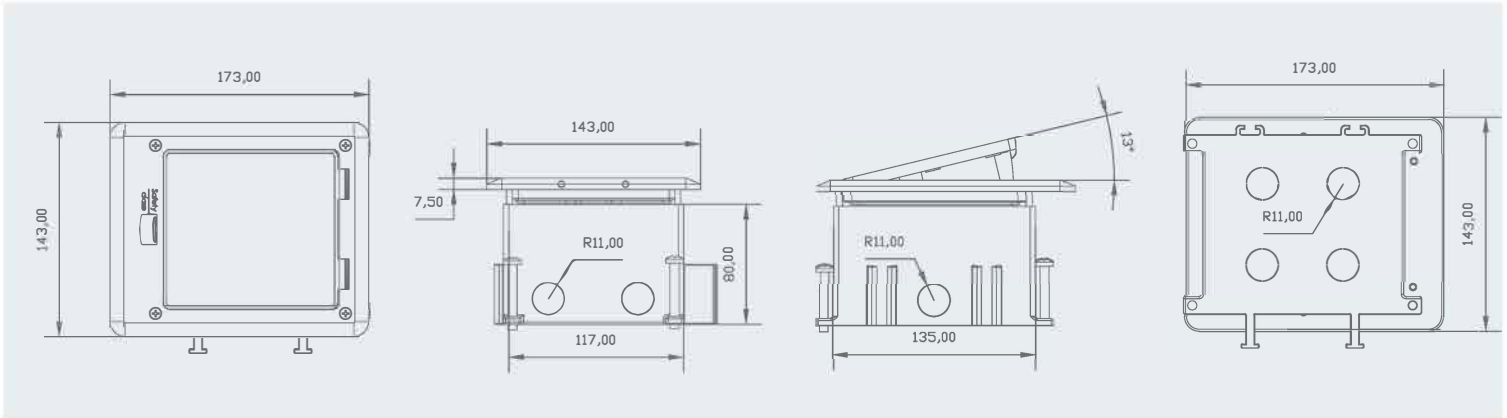

Box for concrete floor

Gangable concrete floor box

Outline dimension

SOB-2SFA, 2SHA, 2BFA, 2BHA

SOB-3SFA, 3SHA, 3BFA, 3BHA

SOB-2SFC, 2SHC, 2BFC, 2BHC

SOB-3SFC, 3SHC, 3BFC, 3BHC

SOB-R1