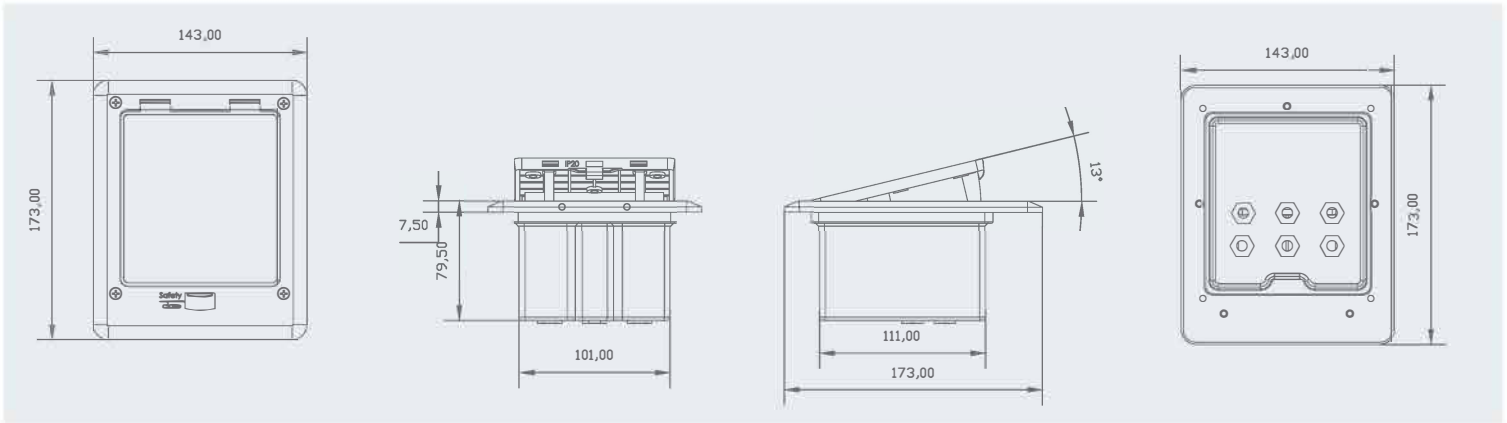

Box for concrete floor

Gangable concrete floor box

Outline dimension

SOB-2SFA, 2SHA, 2BFA, 2BHA

SOB-3SFA, 3SHA, 3BFA, 3BHA

SOB-2SFC, 2SHC, 2BFC, 2BHC

SOB-3SFC, 3SHC, 3BFC, 3BHC

SOB-R1