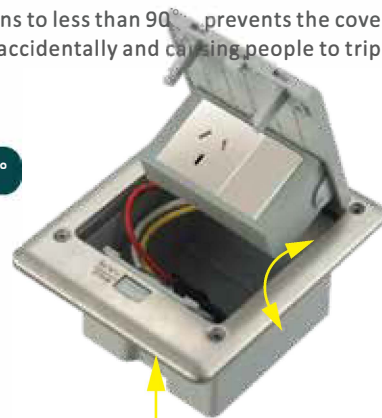

Maximum resistance

When connected, it can withstand the weight of pedestrians while protecting the cable from pressure and stress

Safety cover

The hinge, which opens to less than 90°, prevents the cover from being left open accidentally and causing people to trip over it.

OPENING <90°

SOB-2

Watertight connector and cable glands in box to prevent from the water entering into the box from bottom.

WATERTIGHT FLOOR BOXES

Floor boxes/Desktop sockets/Wiring devices

SOB-2/3 series watertight floor boxes