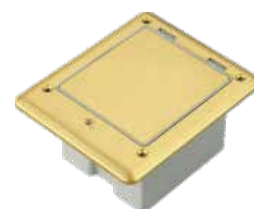

Application: Access floor

Brass alloy, pull-tab pop up type

Model	Module capacity	Cutout mm
SOB-2BFA	3	120×135
SOB-3BFA	6	120×135

B Brass

Pull-tab pop up type, brass alloy top finish. Available optional adaptor for fixing the Type F, U, A, B, G and E series modules.

Application: Access floor

Stainless steel, safety lock pop up type

Model	Color	Module capacity	Cutout mm
SOB-2SHA	Silver	3	120×135
SOB-3SHA	Silver	6	120×135

S Stainless Steel **H** Hex key open

Safety lock pop up type, stainless steel top finish, Available optional adaptor for fixing the Type F, U, A, B, G and E series modules.

Application: Access floor

Brass alloy, safety lock pop up type

Model	Color	Module capacity	Cutout mm
SOB-2BHA	Gold	3	120×135
SOB-3BHA	Gold	6	120×135

B Brass **H** Hex key open

Safety lock pop up type, brushed brass alloy top finish, Available optional adaptor for fixing the Type F, U, A, B, G and E series modules.