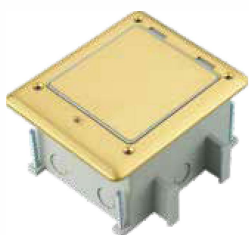

Application: Concrete floor

Brass alloy, pull-tab pop up type

Model	Module capacity	Cutout mm
SOB-2BFC	3	120×135
SOB-3BFC	6	120×135

■ Brass

Pull-tab pop up type, brushed brass alloy top finish, Available optional adaptor for fixing the Type F, U, A, B, G and E series modules.

Application: Concrete floor

Stainless steel, safety lock pop up type

Model	Color	Module capacity	Cutout mm
SOB-2SHC	Silver	3	120×135
SOB-3SHC	Silver	6	120×135

■ Stainless Steel H Hex key open

Safety lock pop up type, Stainless Steel top finish, Available optional adaptor for fixing the Type F, U, A, B, G and E series modules.

Application: Concrete floor

Brass alloy, safety lock pop up type

Model	Color	Module capacity	Cutout mm
SOB-2BHC	Gold	3	120×135
SOB-3BHC	Gold	6	120×135

■ Brass H Hex key open

Safety lock pop up type, brushed brass alloy top finish, Available optional adaptor for fixing the Type F, U, A, B, G and E series modules.