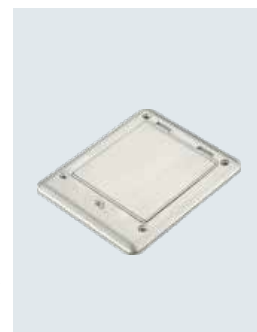

Application: Access floor

Brass alloy, pull-tab pop up type

Model	Module capacity	Cutout mm
SOB-2BFA	3	120×135
SOB-3BFA	6	120×135

B Brass

Pull-tab pop up type, brass alloy top finish. Available optional adaptor for fixing the Type F, U, A, B, G and E series modules.

Application: Access floor

Stainless steel, safety lock pop up type

Model	Color	Module capacity	Cutout mm
SOB-2SHA	Silver	3	120×135
SOB-3SHA	Silver	6	120×135

S Stainless Steel **H** Hex key open

Safety lock pop up type, stainless steel top finish, Available optional adaptor for fixing the Type F, U, A, B, G and E series modules.

Application: Access floor

Brass alloy, safety lock pop up type

Model	Color	Module capacity	Cutout mm
SOB-2BHA	Gold	3	120×135
SOB-3BHA	Gold	6	120×135

B Brass **H** Hex key open

Safety lock pop up type, brushed brass alloy top finish, Available optional adaptor for fixing the Type F, U, A, B, G and E series modules.