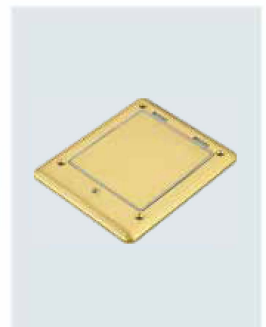

Extension ring

Model
SOB-R1

■ ABS

Extension ring (increase extra height)